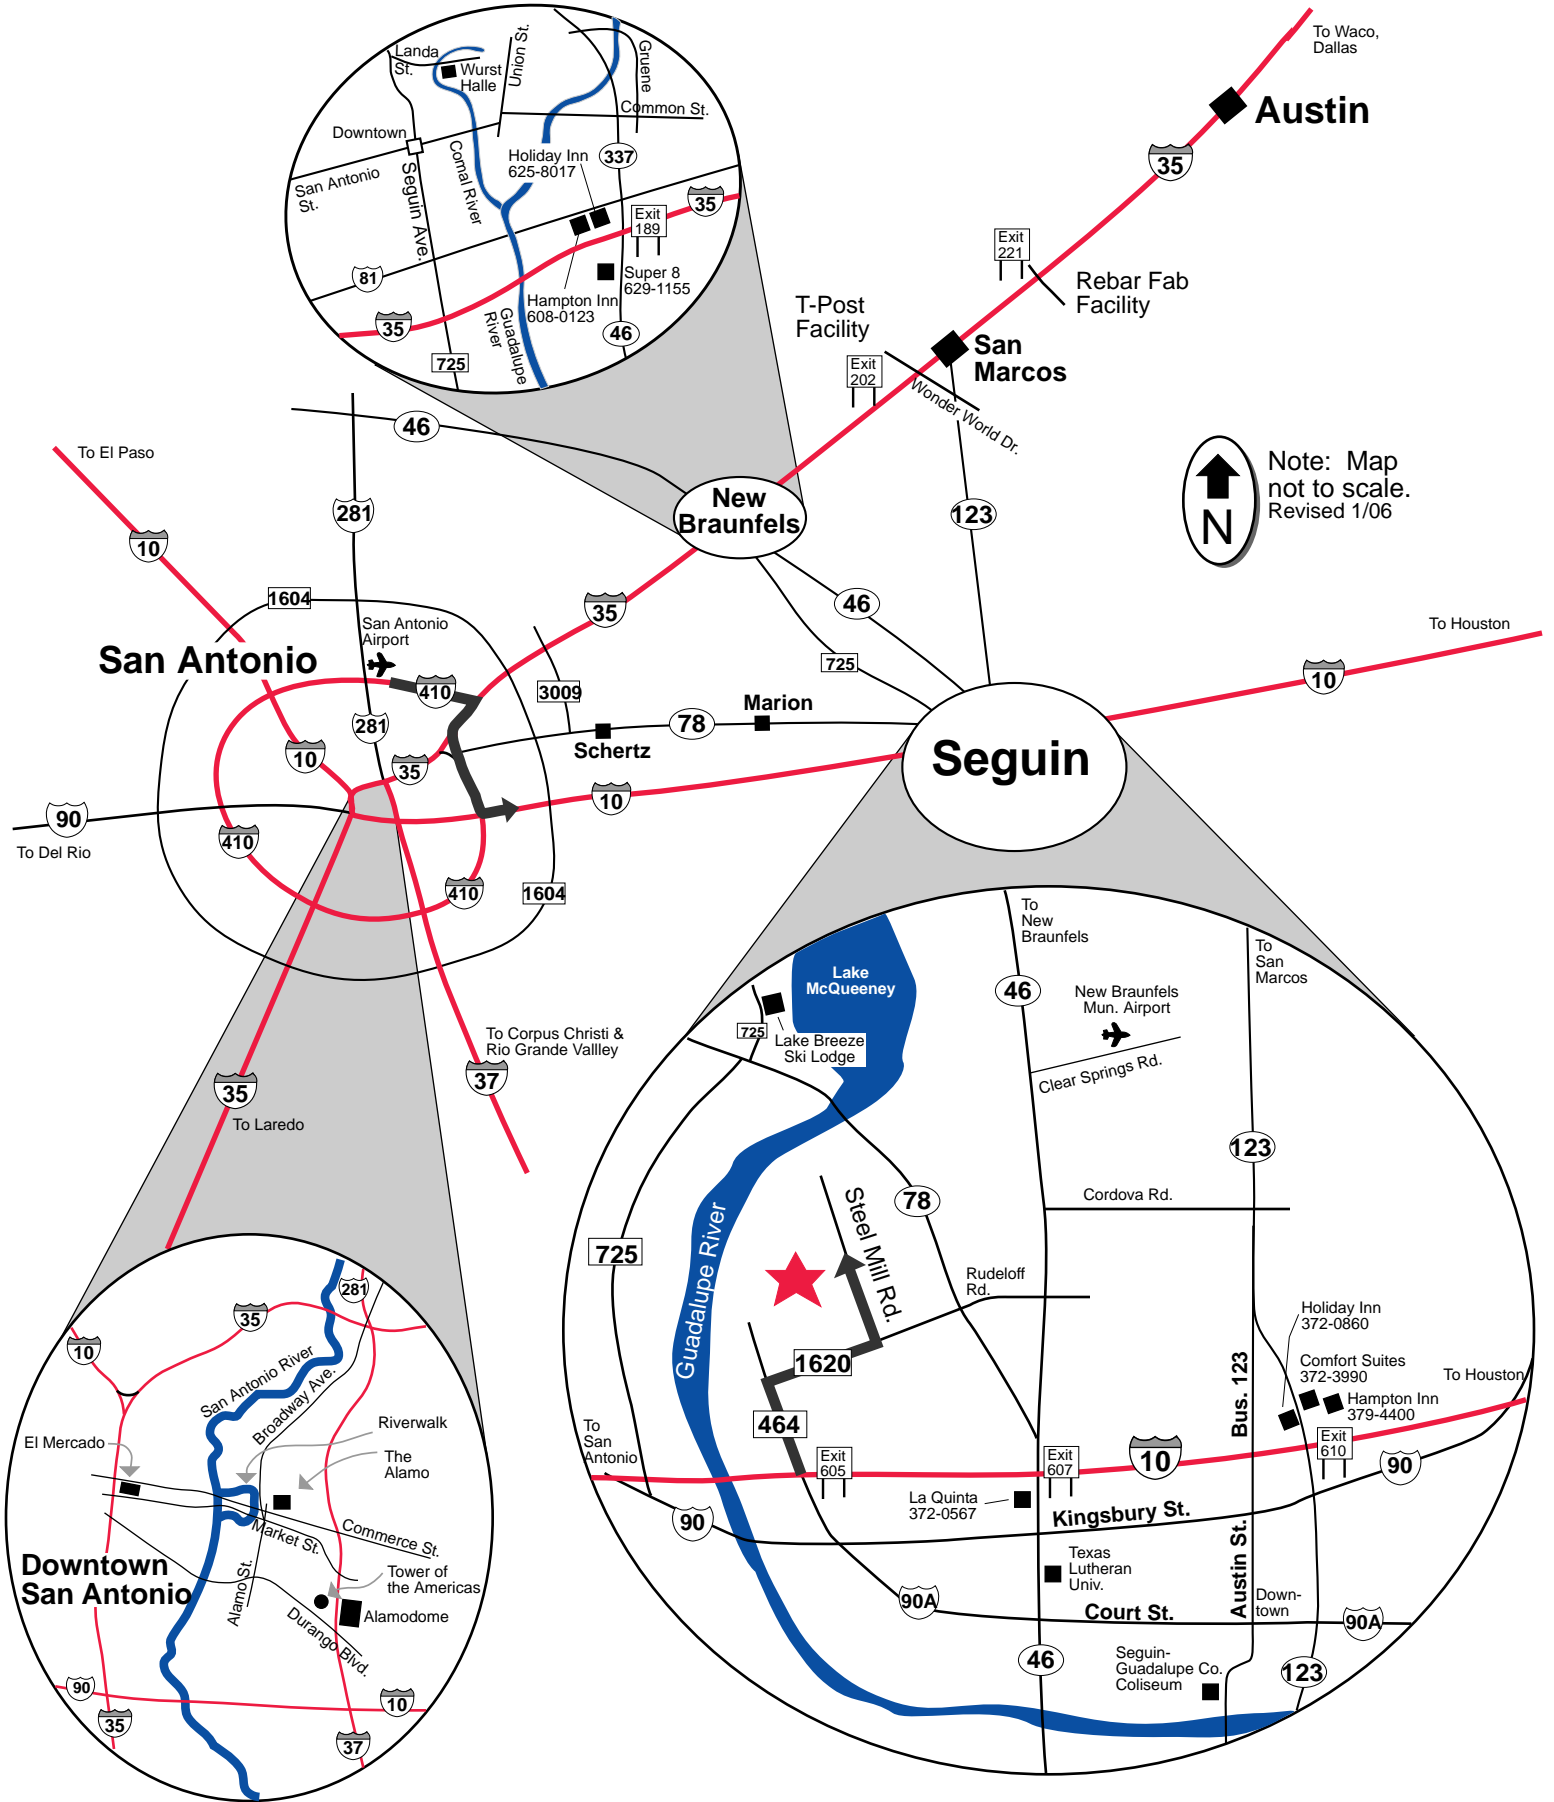

CMC Steel Texas

Box 911, Steel Mill Rd.
Seguin, Texas 78156-0911

830/372-8200

Approximate Driving Times

Austin	1 hr.
Houston	2-1/2 hrs.
San Antonio - Airport	1 hr.
San Antonio - Downtown	45 min.
San Marcos	30 min.

Note: Map not to scale.
Revised 1/06